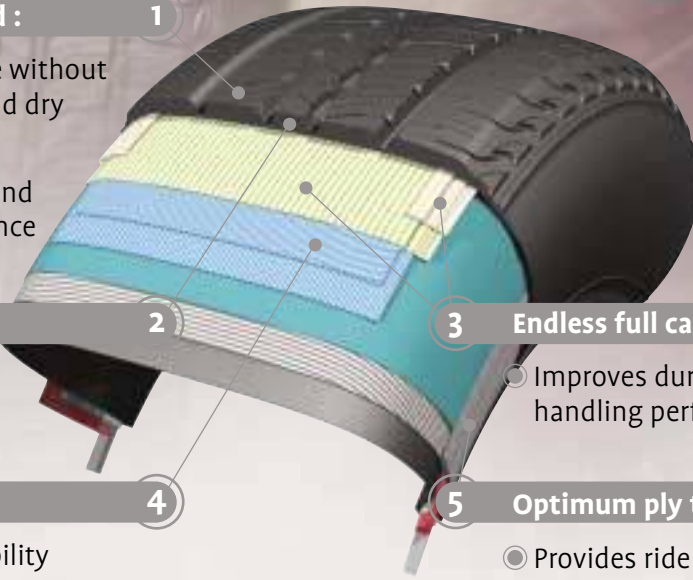

Tread design

1. **Solid center rib :**
Enhances stable driving and offers a comfortable ride at high speeds

2. **4 main radial grooves :**
Improve "Aquaplaning" performance

3. **Wide "Caramel" block rib :**
Provides excellent grip power during acceleration and breaking on both wet and dry condotions

4. **Closed shoulder block :**
Offers lowers noise and stabilizes handling performance at lane change

5. **Z shaped sipes :**
Present a refined image and improve wet and snow performance

Sidewall design

- Decreases road noise and provides comfortable ride

High tensile steel belt : 4

- Improves high speed durability

3 Endless full cap-ply & edge cap-ply :

- Improves durability and enhances handling performance

5 Optimum ply turn-up height :

- Provides ride comfort

• Performance

• Aquaplaning

SIZE : P255/65R16

First occurred time of aquaplaning