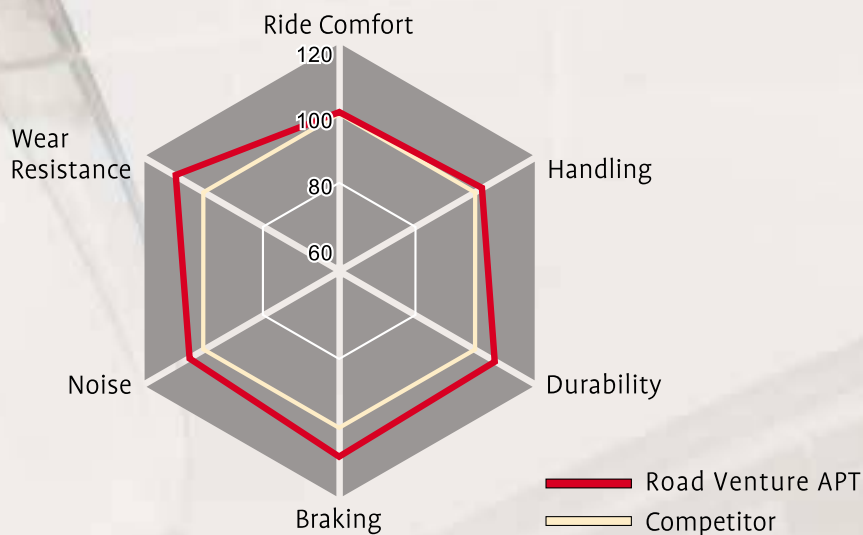

- Decreases road noise and provides comfortable ride

High tensile steel belt : 4

- Improves high speed durability

3 Endless full cap-ply & edge cap-ply :

- Improves durability and enhances handling performance

5 Optimum ply turn-up height :

- Provides ride comfort

• Performance

• Aquaplaning

SIZE : P255/65R16

First occurred time of aquaplaning